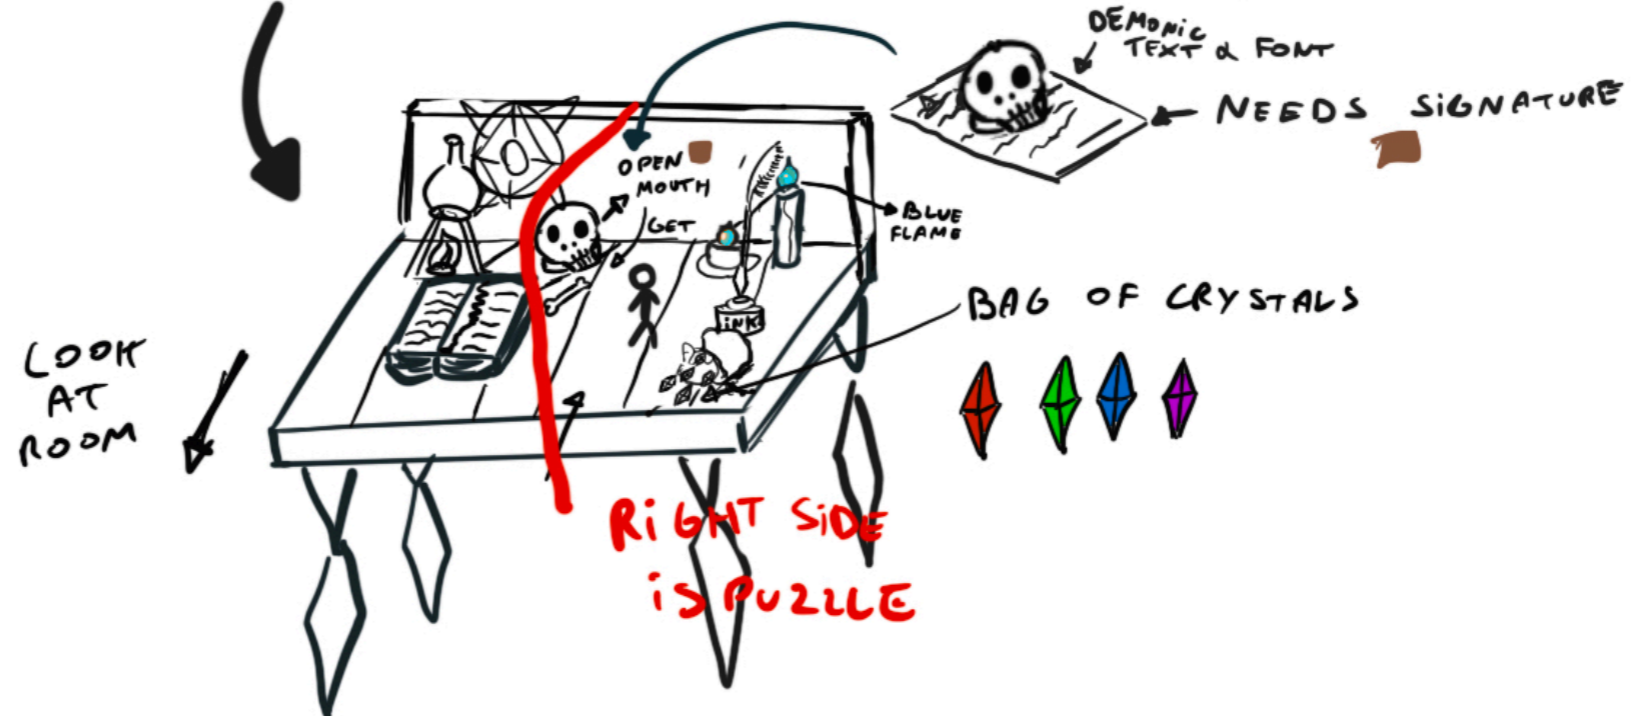

# DESK LEVEL FLOW

 = BOOKLET

SHRINK  
- CONTROLLERS VIBRATE  
- PARTICLE FX

SHAKE & AIM AT SELF

## DESK

- SKULL
- CANDLES
- POTIONS
- BONES
- BOOKS
- SCROLLS
- CHEST
- INK

DESK | CAULDRON | TELESCOPE | TERRARIUM | CLOSET (VAULT)