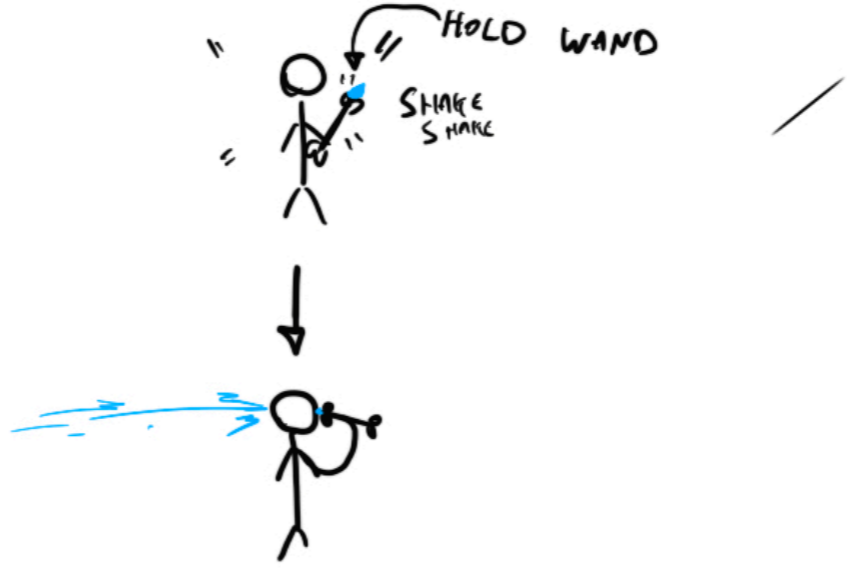

# DESK LEVEL FLOW

 = BOOKLET

SHRINK  
- CONTROLLERS VIBRATE  
- PARTICLE FX

SHAKE & AIM AT SELF

## DESK

- SKULL
- CANDLES
- POTIONS
- BONES
- BOOKS
- SCROLLS
- CHEST
- INK

DESK | CAULDRON | TELESCOPE | TERRARIUM | CLOSET (VAULT)