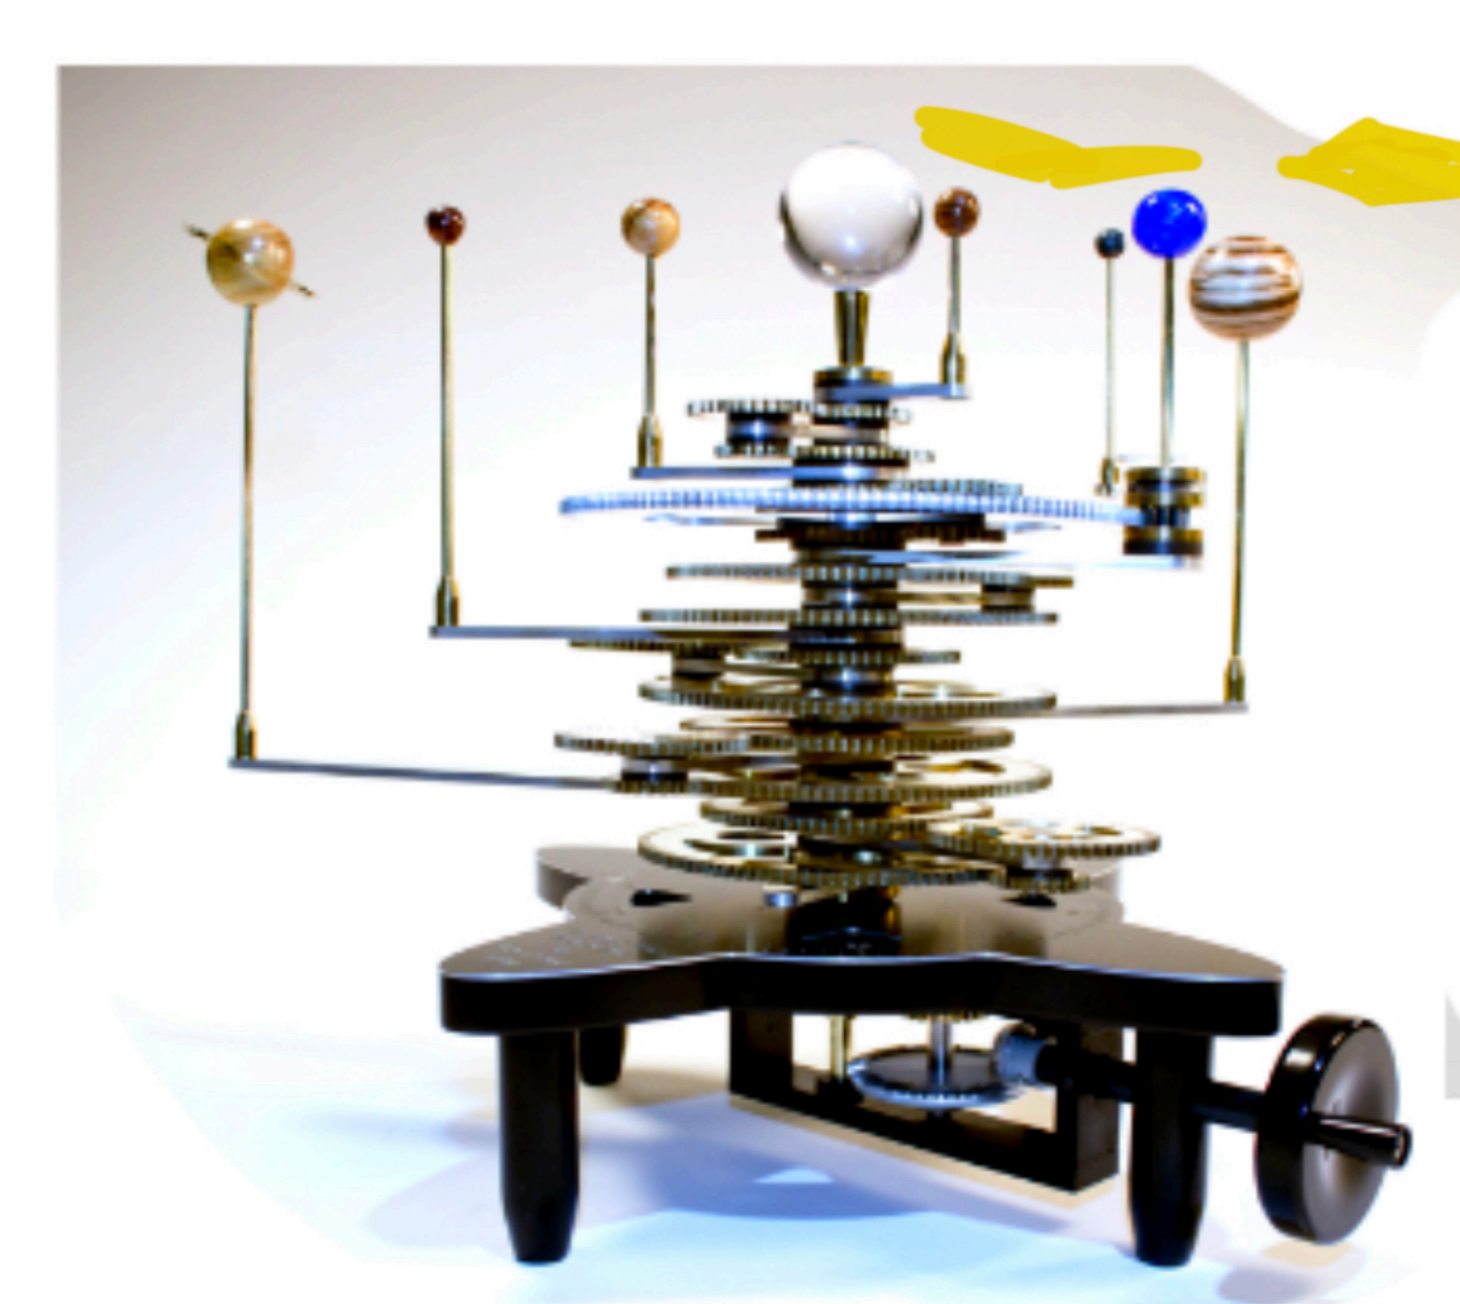

2 MISSING
REMOVE CAP

BARREL
PICKED UP MANIPULATES

PLANETS?
SHAPES?
COLORS?

ROTATE IT
IN THE
CORRECT
WAY?

HORIZONTAL

VERTICAL

DIAGONAL

MANUAL

BEAR =

PIN
EXAMPLE

OUTER RING
MISSING?

KEEP DOWN
FOR EASY PRESS

SHEET

→ GIVE THEM
DISTINGUISHABLE
"PROPS"

IN MANUAL

CONTROL