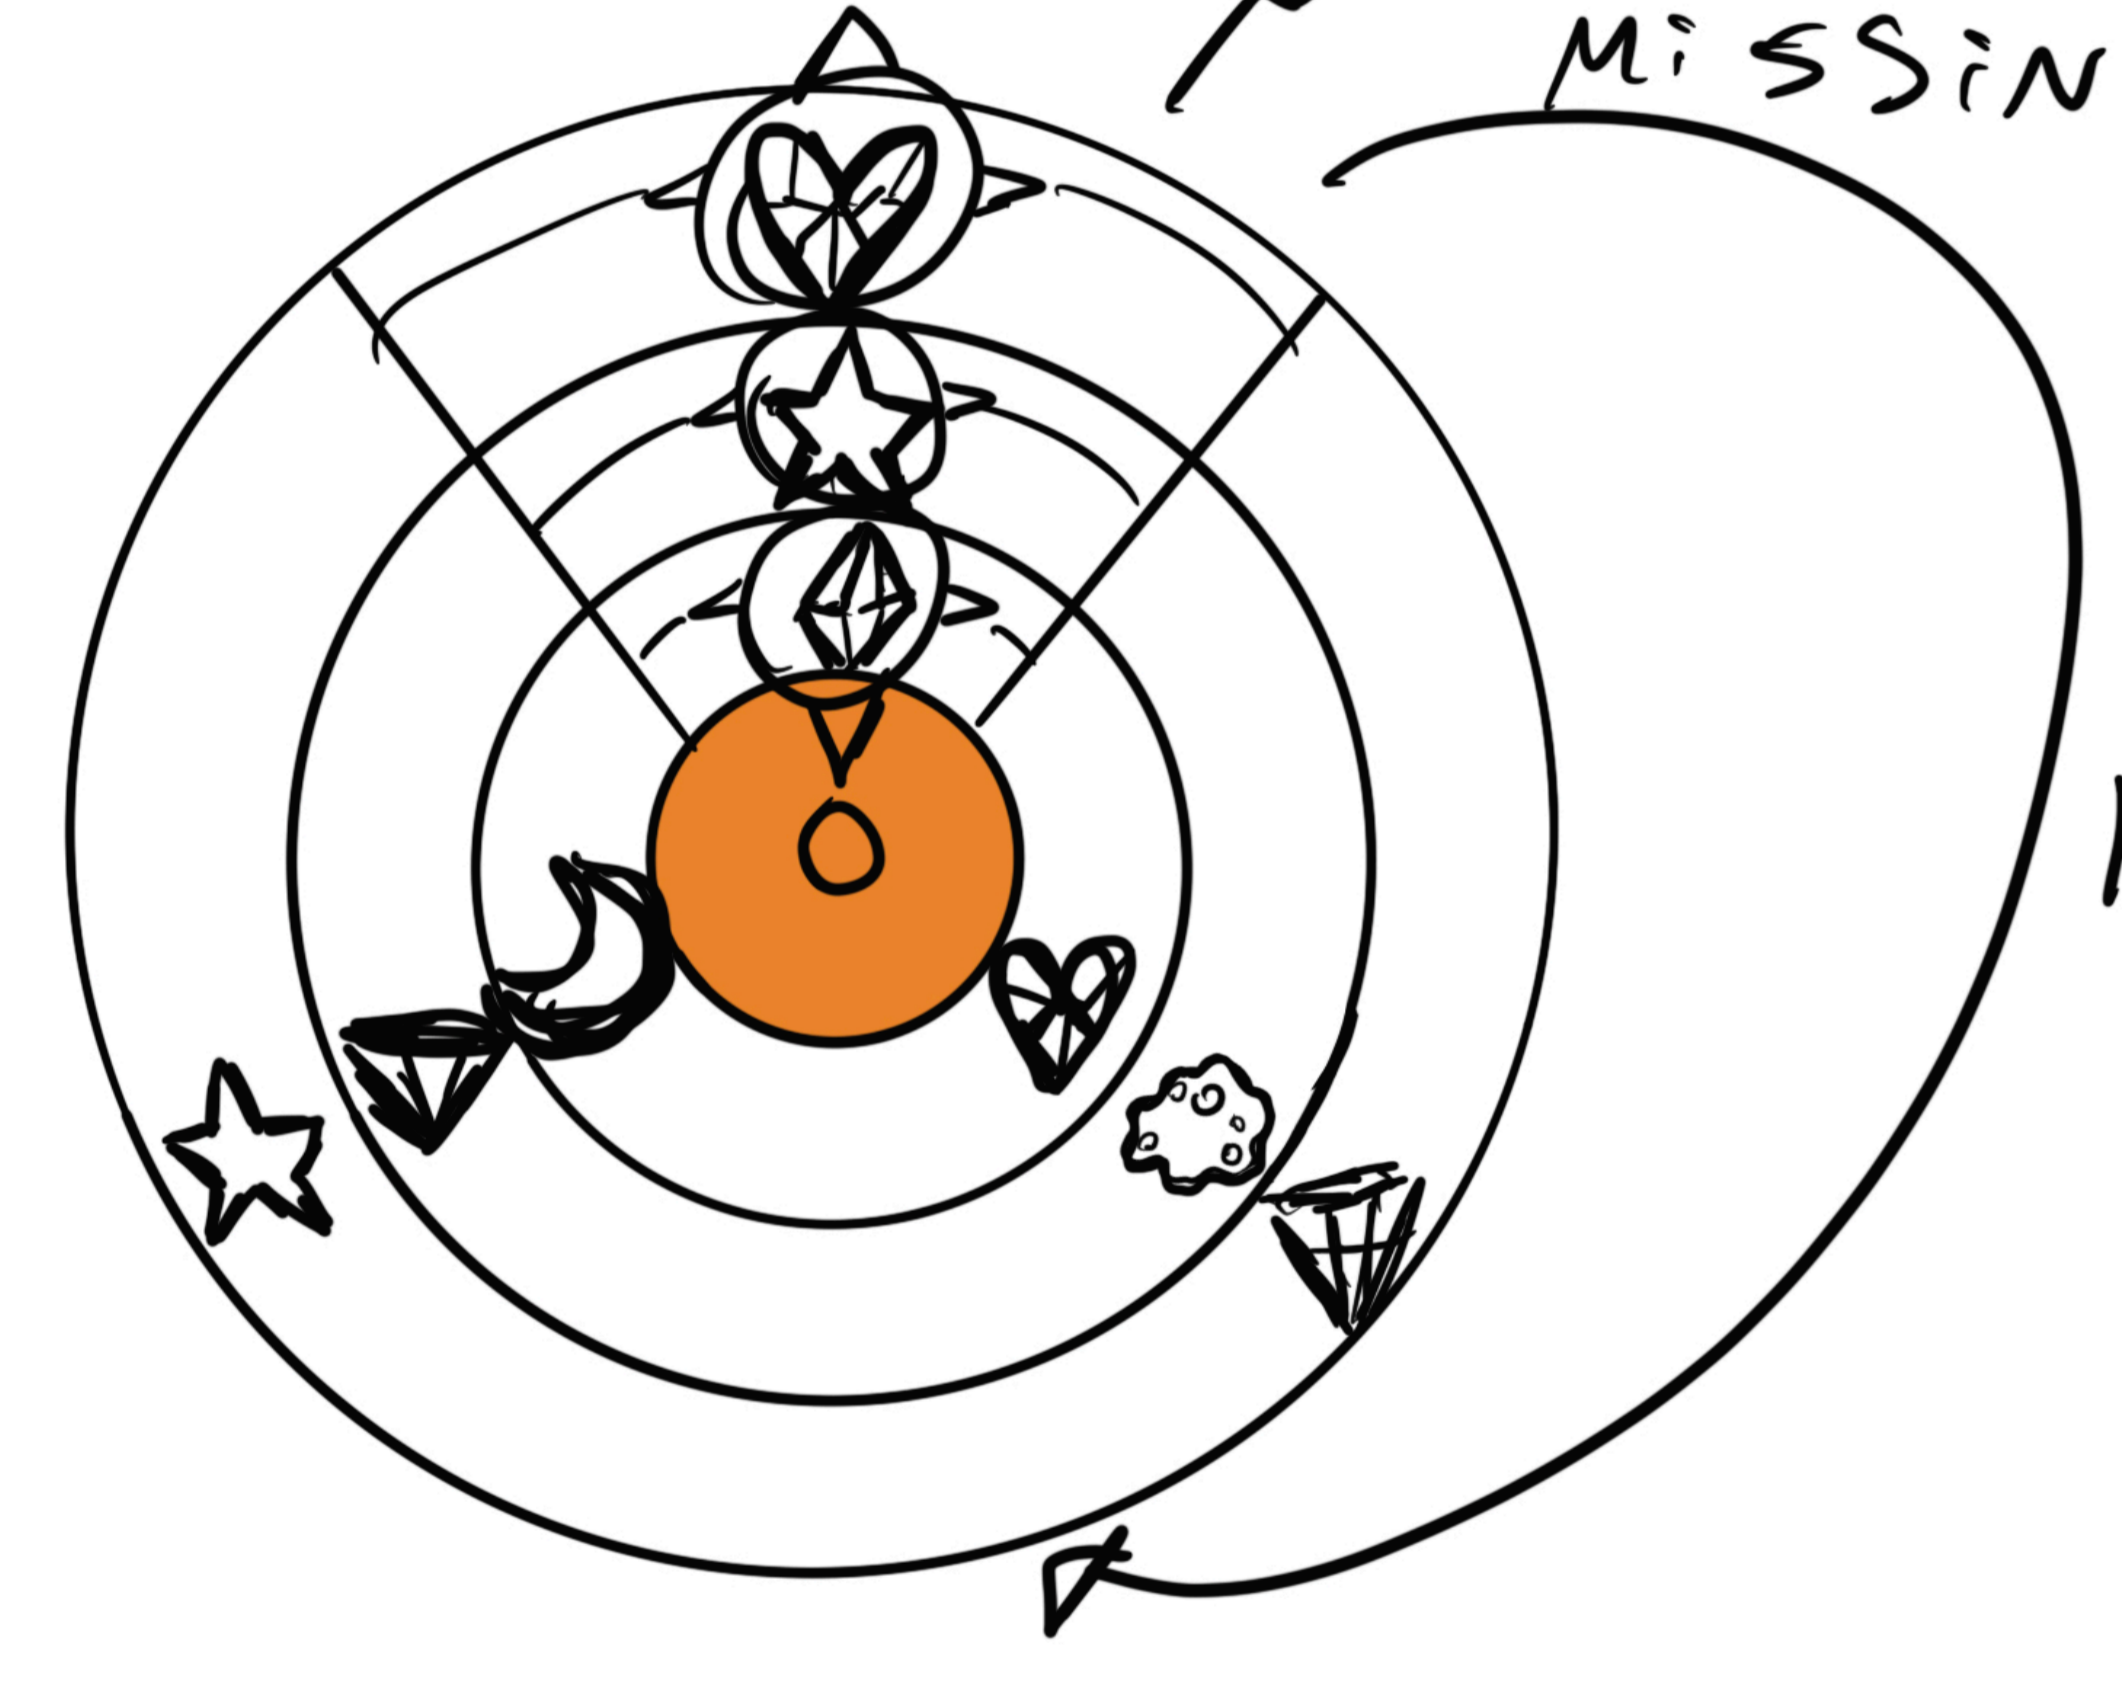

2 MISSING
REMOVE CAP

BARREL
PICKED UP MANIPULATES

PLANETS?
SHAPES?
COLORS?

ROTATE IT
IN THE
CORRECT
WAY?

HORIZONTAL

VERTICAL

DIAGONAL

MANUAL

BEAR =

PIN
EXAMPLE

OUTER RING
MISSING?

KEEP DOWN
FOR EASY PRESS

SHEET

→ GIVE THEM
DISTINGUISHABLE
"PROPS"

IN MANUAL

CONTROL