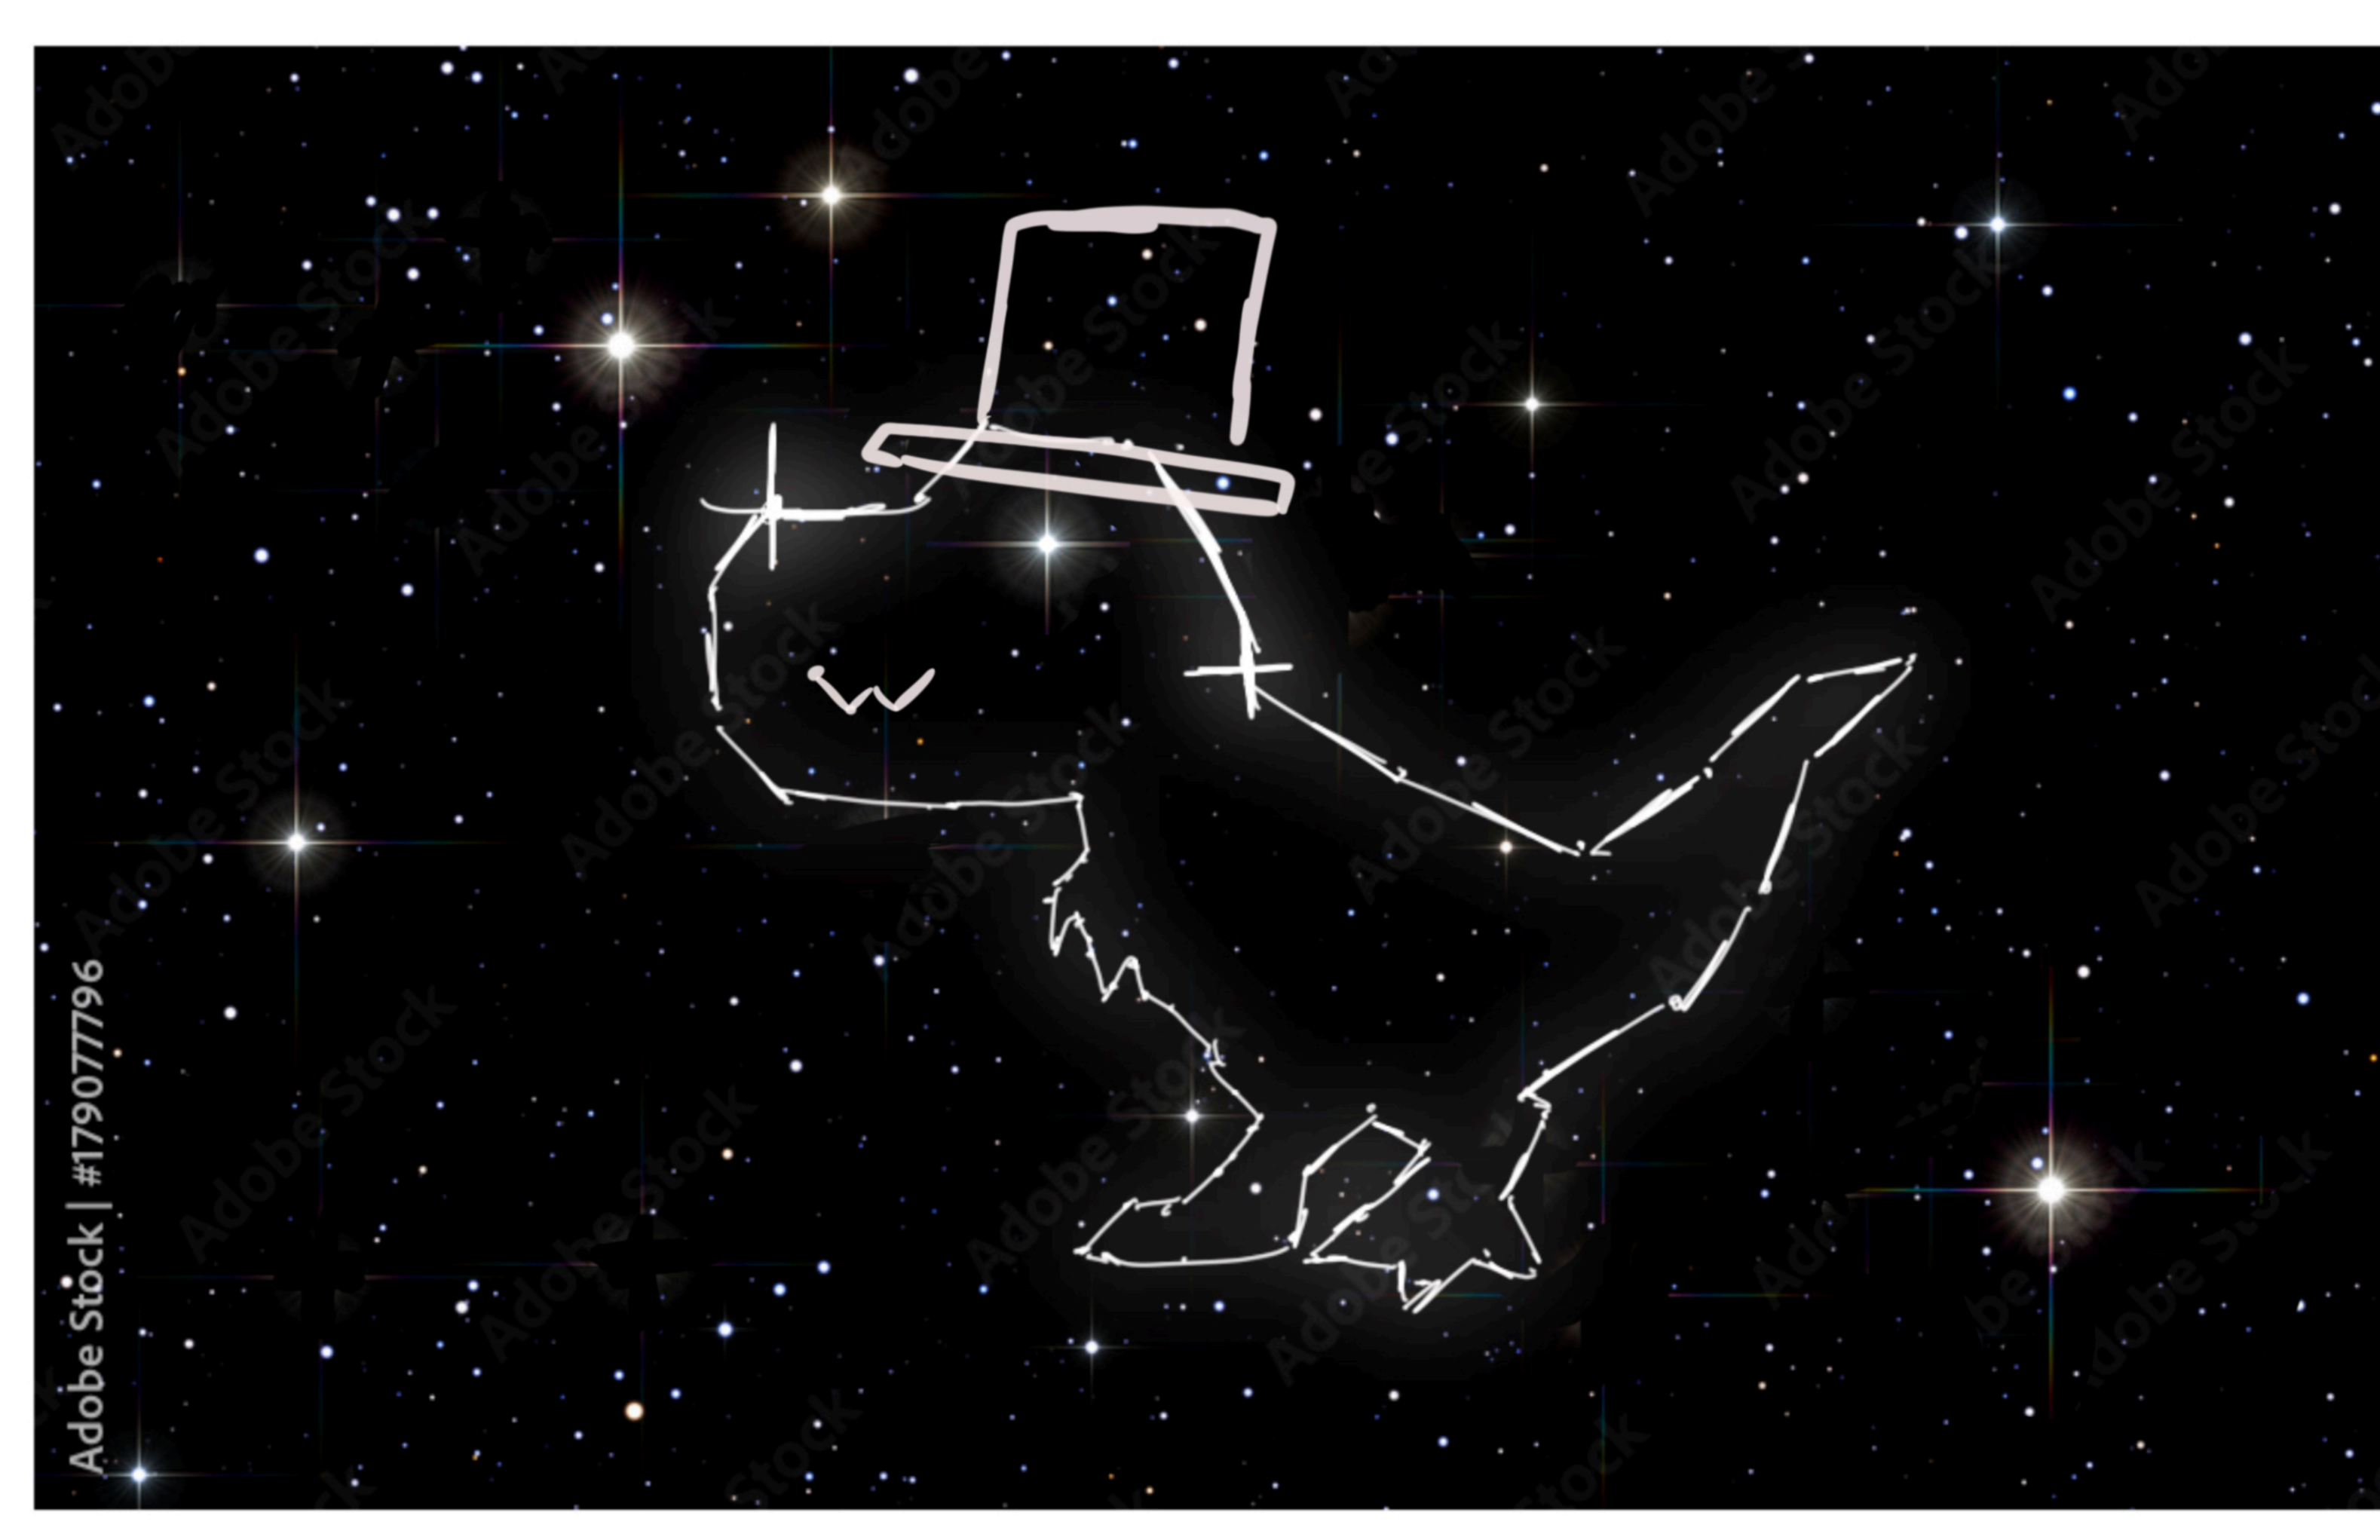

2 MISSING
REMOVE CAP

BARREL
PICKED UP MANIPULATES

PLANETS?
SHAPES?
COLORS?

ROTATE IT
IN THE
CORRECT
WAY?

HORIZONTAL

VERTICAL

DIAGONAL

MANUAL

BEAR =

PIN
EXAMPLE

OUTER RING
MISSING?

KEEP DOWN
FOR EASY PRESS

SHEET

→ GIVE THEM
DISTINGUISHABLE
"PROPS"

IN MANUAL

CONTROL