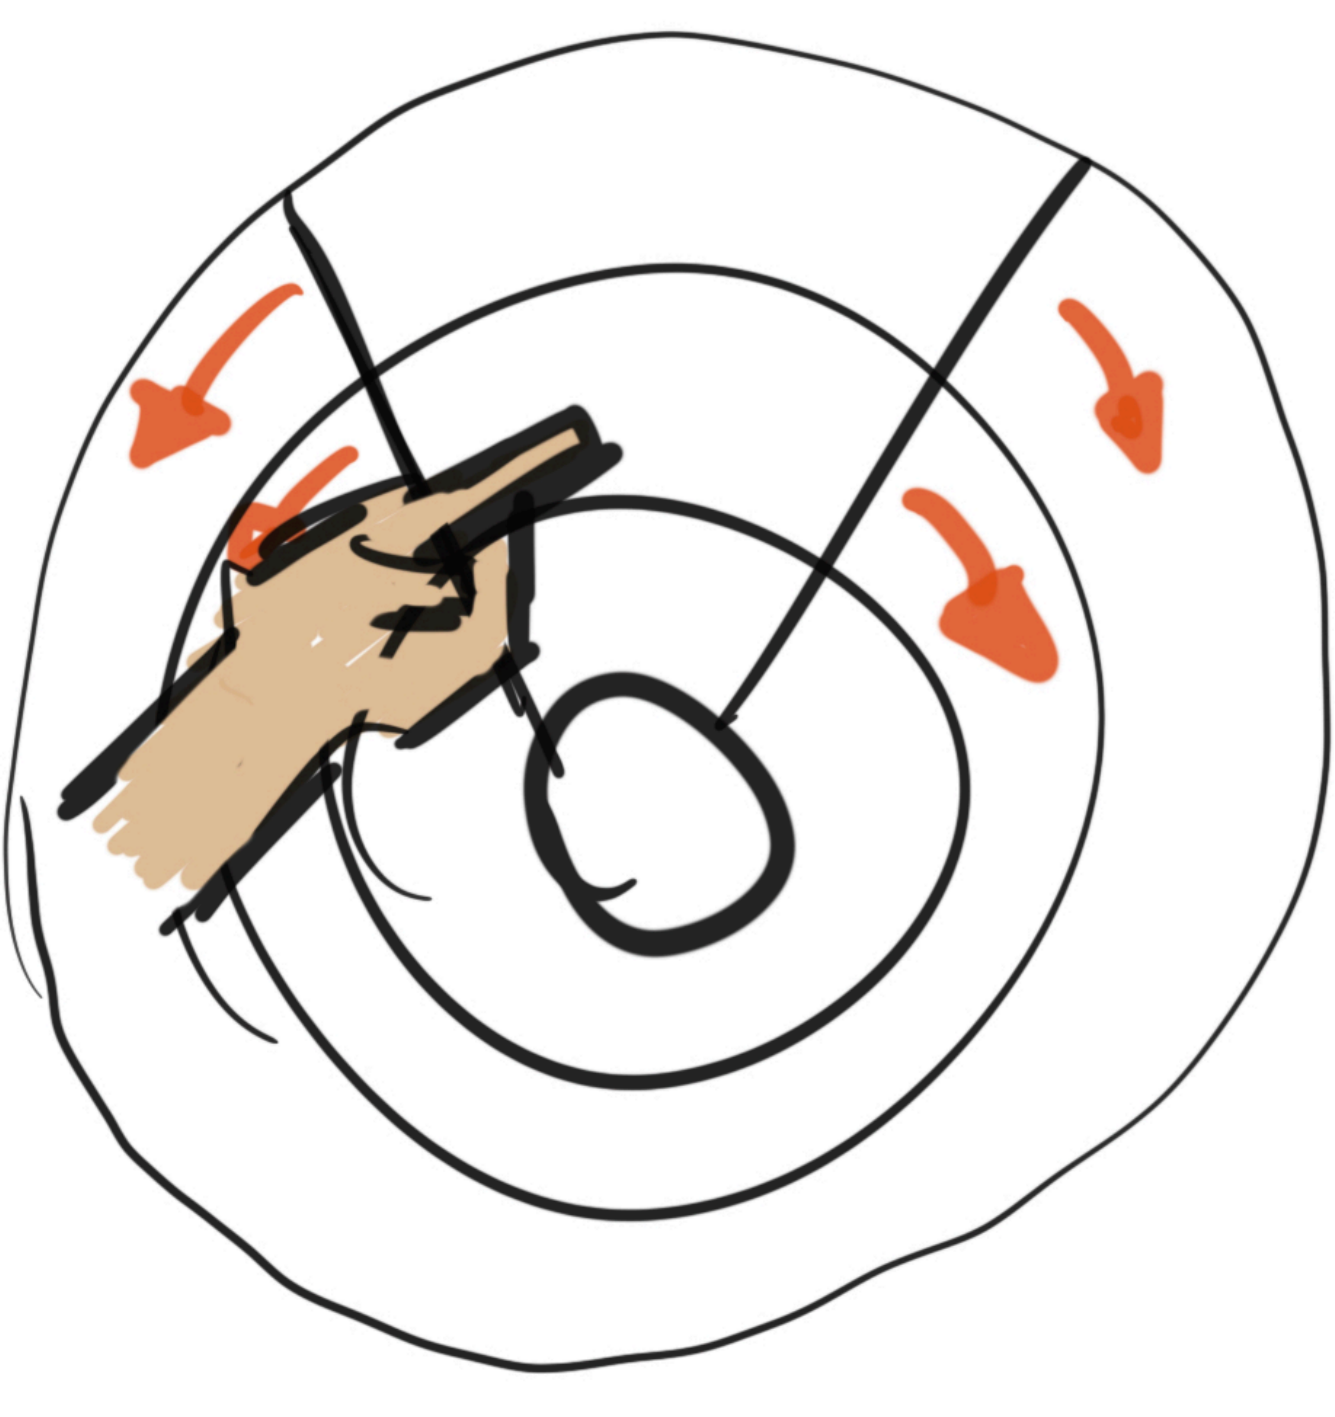

2 MISSING
REMOVE CAP

BARREL
PICKED UP MANIPULATES

PLANETS?
SHAPES?
COLORS?

ROTATE IT
IN THE
CORRECT
WAY?

HORIZONTAL

VERTICAL

DIAGONAL

MANUAL

BEAR =

PIN
EXAMPLE

OUTER RING
MISSING?

KEEP DOWN
FOR EASY PRESS

SHEET

→ GIVE THEM
DISTINGUISHABLE
"PROPS"

IN MANUAL

CONTROL