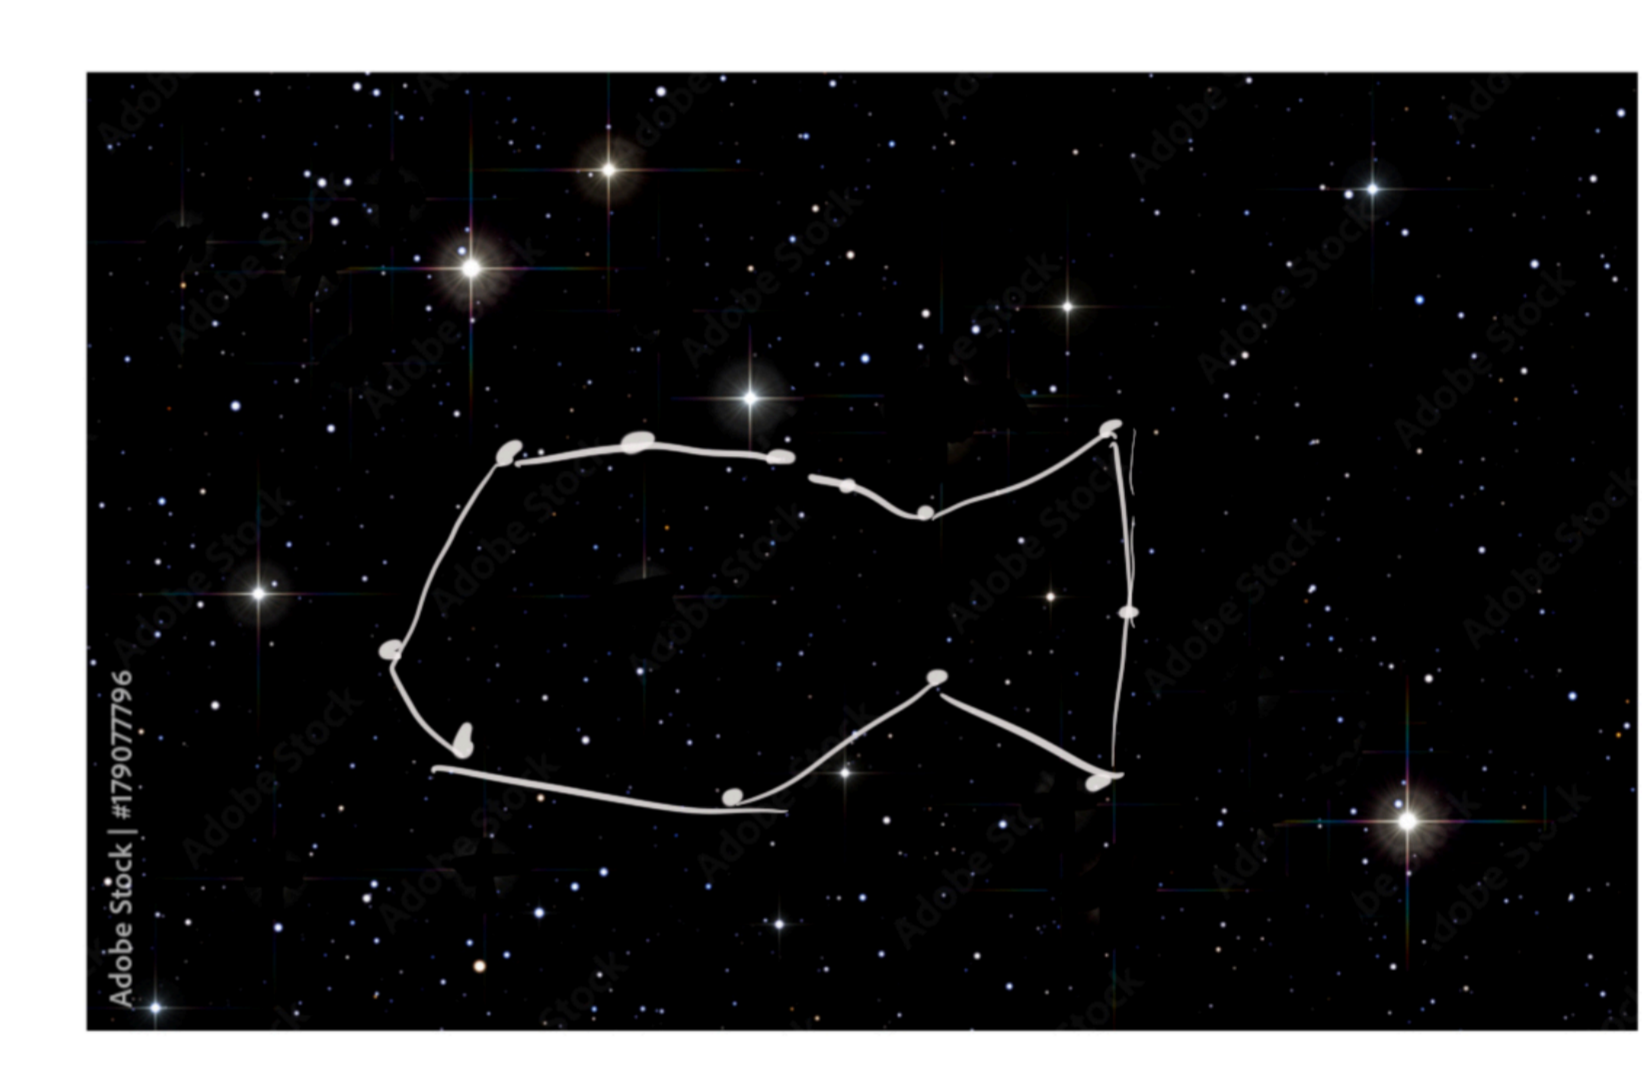

2 MISSING
REMOVE CAP

BARREL
PICKED UP MANIPULATES

PLANETS?
SHAPES?
COLORS?

ROTATE IT
IN THE
CORRECT
WAY?

HORIZONTAL

VERTICAL

DIAGONAL

MANUAL

BEAR =

PIN
EXAMPLE

OUTER RING
MISSING?

KEEP DOWN
FOR EASY PRESS

SHEET

→ GIVE THEM
DISTINGUISHABLE
"PROPS"

IN MANUAL

CONTROL